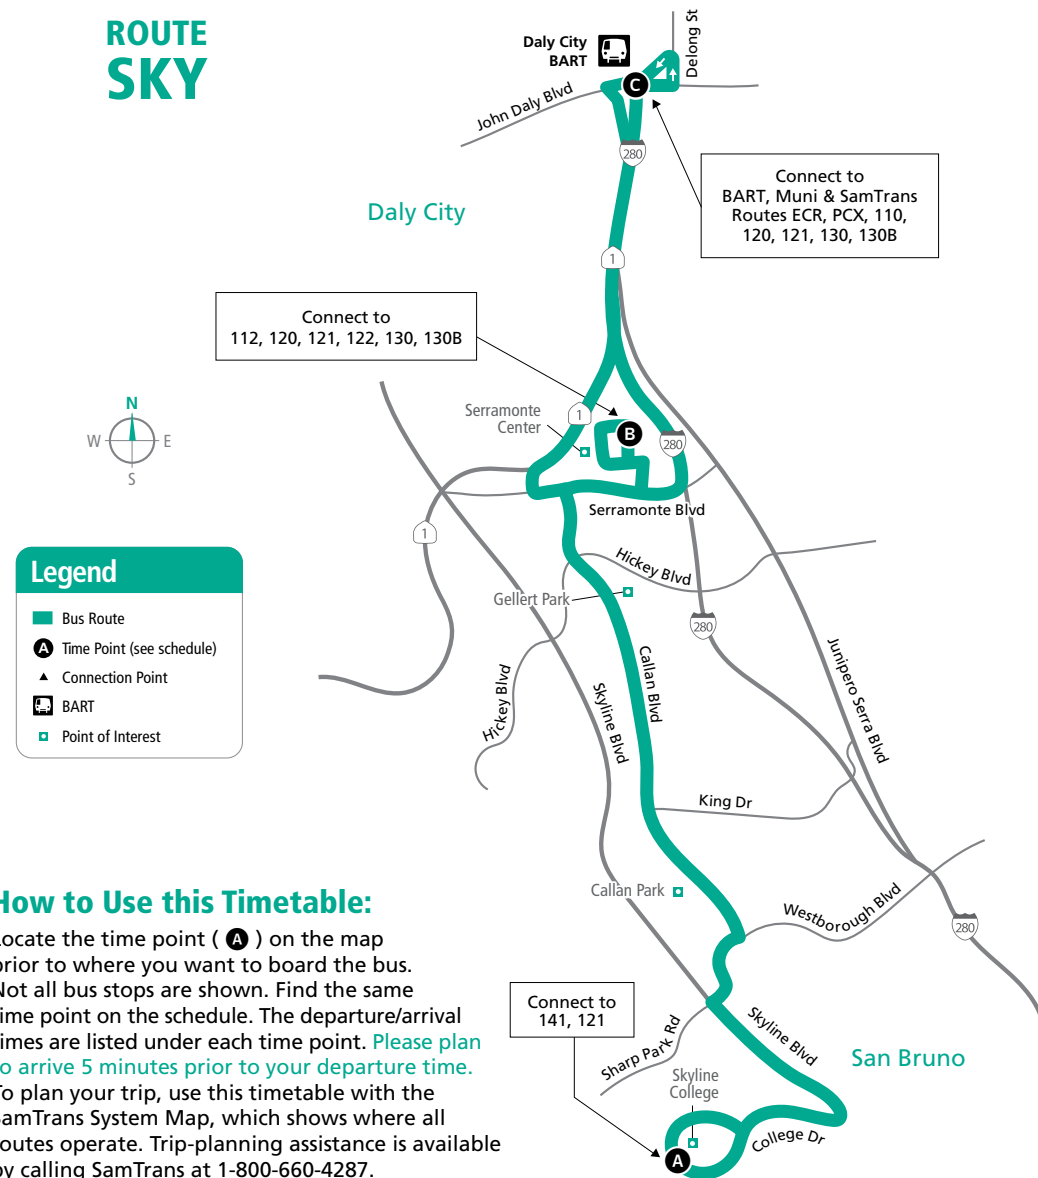

SKY

SKY

Effective 02/23/25

FARES

LOCAL CASH DAY PASS

Adult _____ Age 19 – 64	$2.25	$4.50
Youth _____ Age 18 and younger	$1.10	$2.00
Eligible Discount _____ Age 65+, disabled & Medicare card (proof of eligibility or identity required)	$1.10	$2.00

Children
Two children (age 4 and younger) ride free with each adult or eligible discount fare-paying passenger. Additional children subject to youth fare.

TICKET INFORMATION

Use a Clipper® physical or mobile card to receive a fare discount and free 2 hour transfers between SamTrans local routes, or to purchase a month pass. Please visit www.clippercard.com for more information.

One way tickets and Day Passes are also available on the SamTrans mobile app, or payable by cash on board. Exact cash fare is required. Driver does not make change.

For more details about fare payments please visit www.samtrans.com/fares/how-buy.

1-800-660-4287
llama a este número 如需翻譯 請電 粵語服務, 請電

www.samtrans.com (TTY 650-508-6448)

DALY CITY
BART
Serramonte
Shopping Center

SAN BRUNO
Skyline College

ROUTE SKY

Effective 02/23/25