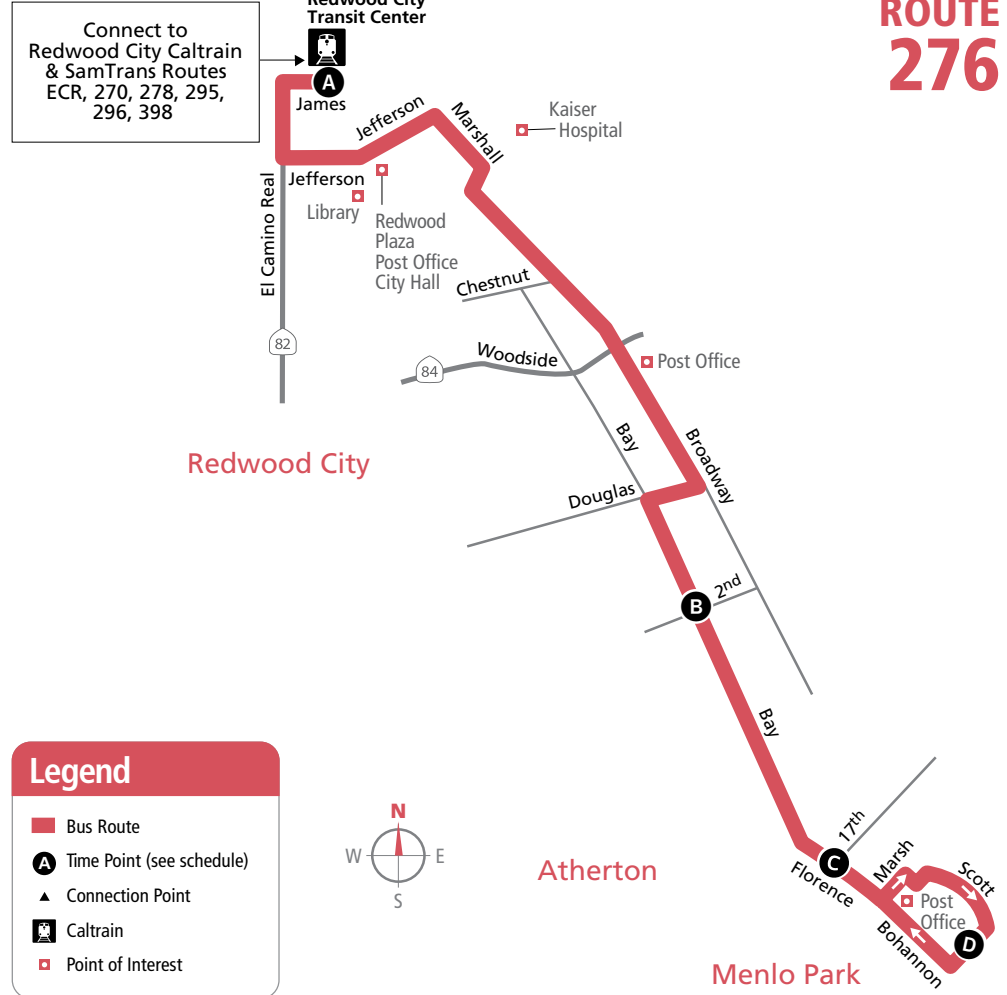

276

276

Effective 06/18/23

FARES

Children
Two children (age 4 and younger) ride free with each adult or eligible discount fare-paying passenger. Additional children subject to youth fare.

TICKET INFORMATION

Use a Clipper® physical or mobile card to receive a fare discount and free 2 hour transfers between SamTrans local routes, or to purchase a month pass. Please visit www.clippercard.com for more information.

One way tickets and Day Passes are also available on the SamTrans mobile app, or payable by cash on board. Exact cash fare is required. Driver does not make change.

For more details about fare payments please visit www.samtrans.com/fares/how-buy.

REDWOOD CITY

- Caltrain Transit Center
- Post Office
- Library
- City Hall
- Redwood Plaza
- Kaiser Hospital

MENLO PARK

- Post Office

ROUTE 276

1-800-660-4287
llama a este número 如需翻譯 請電 艱 礙 術 語, 請 電

www.samtrans.com (TTY 650-508-6448)