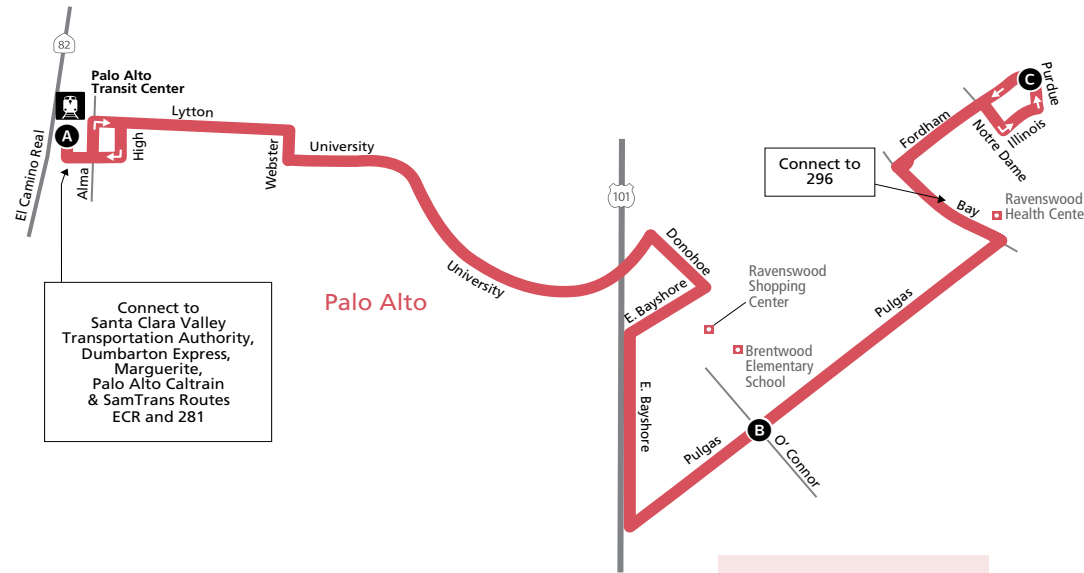

ROUTE 280

Legend

- Bus Route
- Time Point (see schedule)
- Connection Point
- Caltrain
- Point of Interest

Connect to SamTrans Ride Plus in East Palo Alto and Menlo Park's Belle Haven neighborhood.
To book a ride, download the Ride Plus app or call (650) 238-5880.

How to Use this Timetable:

Locate the time point (A) on the map prior to where you want to board the bus. Not all bus stops are shown. Find the same time point on the schedule. The departure/arrival times are listed under each time point. Please plan to arrive 5 minutes prior to your departure time. To plan your trip, use this timetable with the SamTrans System Map, which shows where all routes operate. Trip-planning assistance is available by calling SamTrans at 1-800-660-4287.