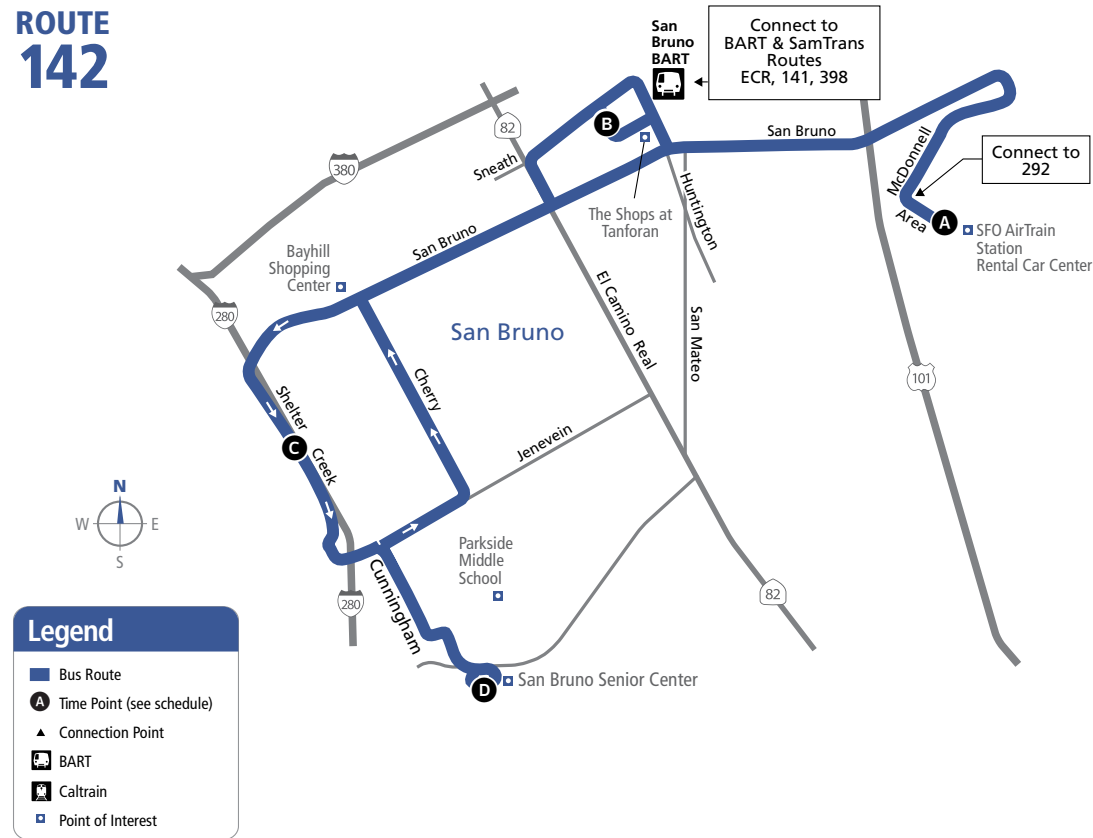

Weekdays to Shelter Creek

SFO AirTrain A	San Bruno BART B	Shelter Creek/ Fire Road 1 C
6:00	6:10	6:19
7:00	7:10	7:19
8:02	8:12	8:21
9:00	9:10	9:19
10:00	10:10	10:19
11:02	11:12	11:21
12:00	12:10	12:19
1:00	1:10	1:19
2:02	2:12	2:21
3:00	3:10	3:19
4:00	4:10	4:19
5:02	5:12	5:21
6:00	6:10	6:19

AM – light type. PM – bold type.
Bus is not considered late until 5 minutes past scheduled time.
Not all stops shown. Please call 1-800-660-4287 for other bus stops.

ROUTE 142

How to Use this Timetable:

Locate the time point (A) on the map prior to where you want to board the bus. Not all bus stops are shown. Find the same time point on the schedule. The departure/arrival times are listed under each time point. Please plan to arrive 5 minutes prior to your departure time. To plan your trip, use this timetable with the SamTrans System Map, which shows where all routes operate. Trip-planning assistance is available by calling SamTrans at 1-800-660-4287.

Weekdays to SFO AirTrain

Shelter Creek/ Fire Road 1 C	San Bruno Senior Center D	San Bruno BART B	SFO AirTrain A
6:20	6:24	6:35	6:47
7:20	7:24	7:35	7:47
8:22	8:26	8:37	8:49
9:20	9:24	9:35	9:47
10:20	10:24	10:35	10:47
11:22	11:26	11:37	11:49
12:20	12:24	12:35	12:47
1:20	1:24	1:35	1:47
2:22	2:26	2:37	2:49
3:20	3:24	3:35	3:47
4:20	4:24	4:35	4:47
5:22	5:26	5:37	5:49
6:20	6:24	6:35	6:47

AM – light type. PM – bold type.
Bus is not considered late until 5 minutes past scheduled time.
Not all stops shown. Please call 1-800-660-4287 for other bus stops.