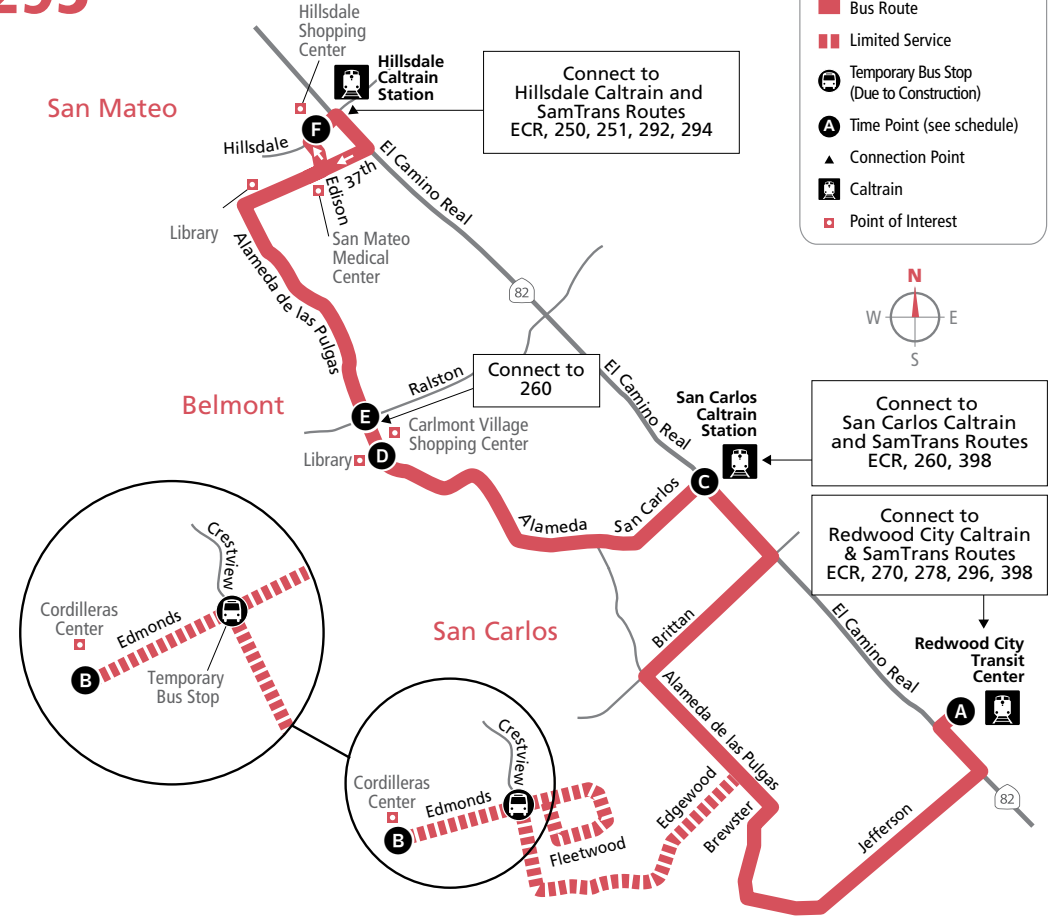

Children

Two children (age 4 and younger) ride free with each adult or eligible discount fare-paying passenger. Additional children subject to youth fare.

TICKET INFORMATION

Use a Clipper® physical or mobile card to receive a fare discount and free 2 hour transfers between SamTrans local routes, or to purchase a month pass. Please visit www.clippercard.com for more information.

One way tickets and Day Passes are also available on the SamTrans mobile app, or payable by cash on board. Exact cash fare is required. Driver does not make change.

For more details about fare payments please visit www.samtrans.com/fares/how-buy.

ROUTE 295

How to Use this Timetable:

Locate the time point (A) on the map prior to where you want to board the bus. Not all bus stops are shown. Find the same time point on the schedule. The departure/arrival times are listed under each time point. Please plan to arrive 5 minutes prior to your departure time. To plan your trip, use this timetable with the SamTrans System Map, which shows where all routes operate. Trip-planning assistance is available by calling SamTrans at 1-800-660-4287.

AM - light type. **PM - bold type.** No Weekend service.

* Cordilleras Center under construction: the bus will pick up and drop off passengers at Edmonds/Crestview.

Bus is not considered late until 5 minutes past scheduled time.