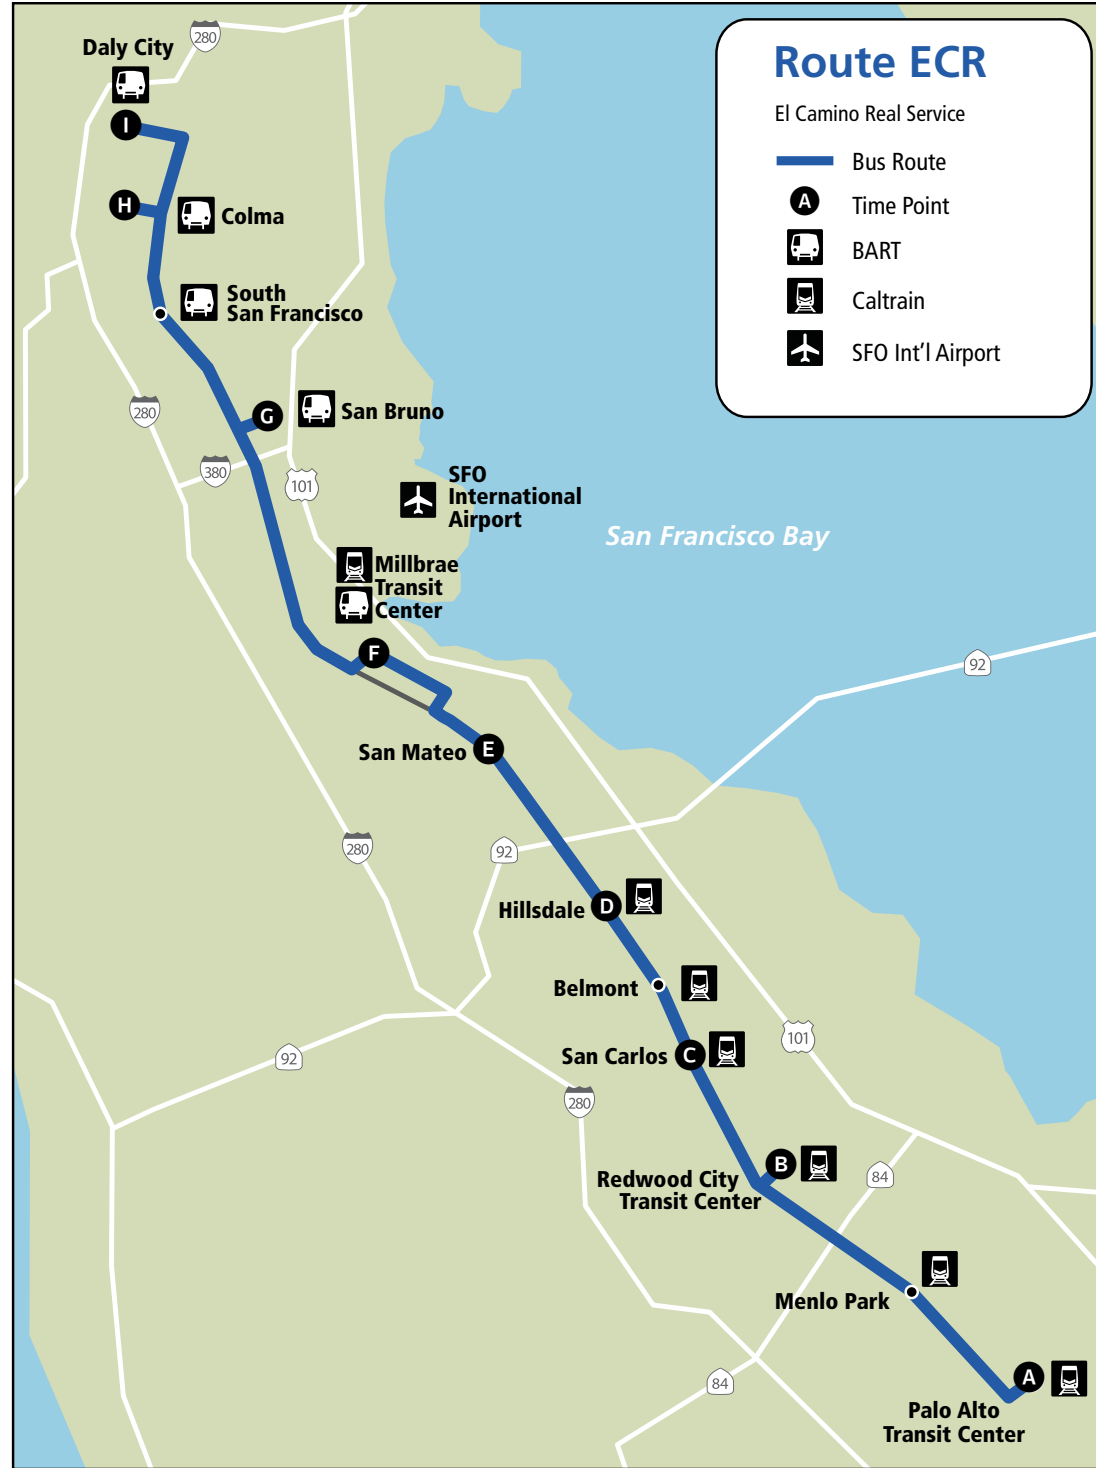

AM - light type. PM - bold type.
Bus is not considered late until 5 minutes past scheduled time.
Not all stops shown. Please call 1-800-660-4287 for other bus stops.

SOUTHBOUND Weekends to Palo Alto Transit Center