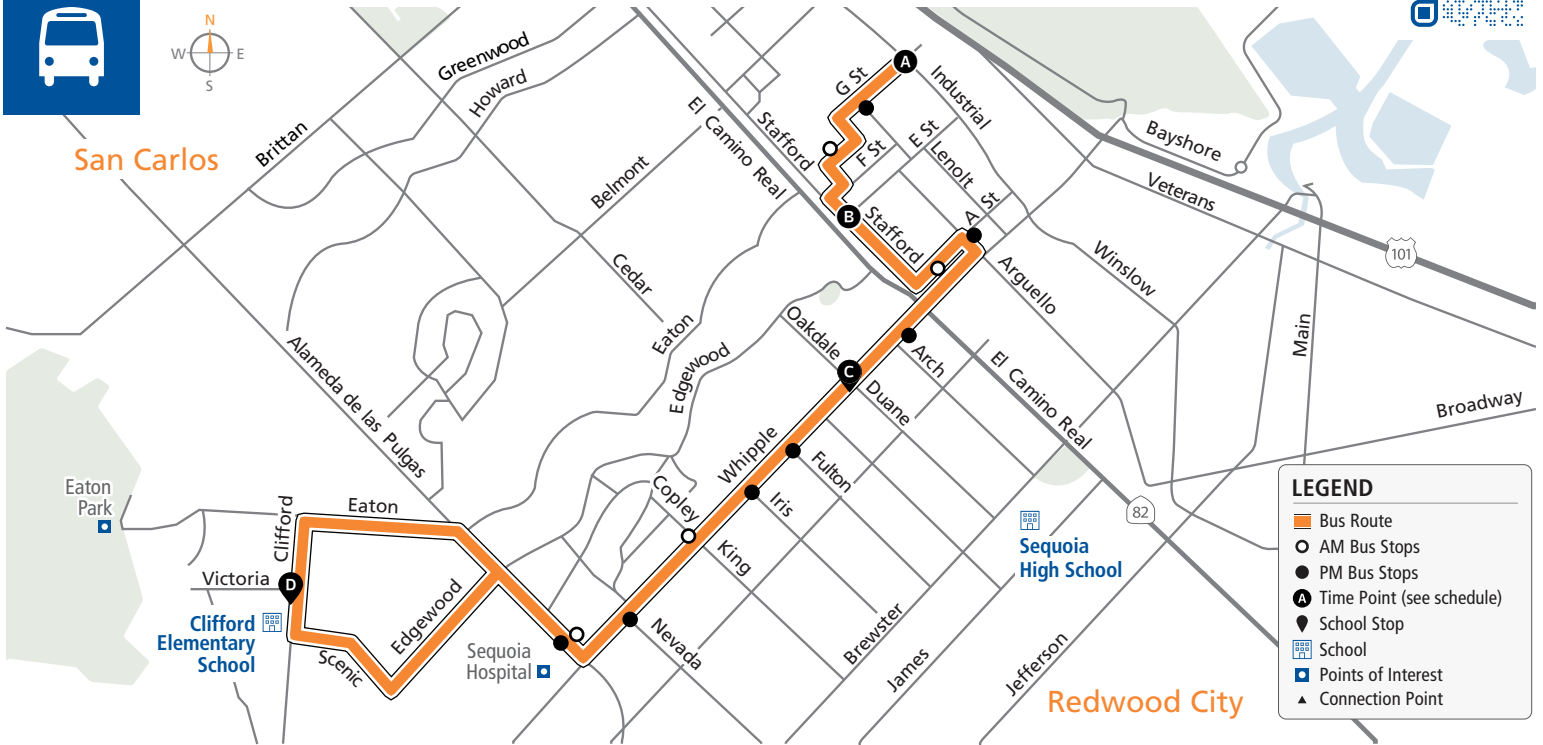

73

samtrans.com/73

School Oriented Route

Effective 08/07/2022

LEGEND

- ▬ Bus Route
- AM Bus Stops
- PM Bus Stops
- Time Point (see schedule)
- School Stop
- School
- Points of Interest
- ▲ Connection Point

AM to Clifford Elementary School

PM to G Street/Industrial

Bus Stops	Weekdays
A G Street/Industrial	7:42a
○ 175 G Street	
B F Street/G Street	7:45a
○ A Street/Stafford	
C Whipple/Oakdale	7:53a
○ Whipple/Copley	
○ Alameda de las Pulgas/Whipple	
D Clifford Elementary School	8:00a

Bus Stops	Mon, Tues, Wed, & Fri Only	Thursdays Only
D Clifford Elementary School	3:00p	1:55p
● Alameda de las Pulgas/Whipple		
● Whipple/Nevada		
● Whipple/Iris		
● Whipple/Fulton		
● Whipple/Duane		
● Whipple/El Camino Real		
● Arguello/A Street		
● Stafford/E Street		
● G Street/Lenolt		
A G Street/Industrial	3:16p	2:11p

Bus Fares	Cash	Clipper*	Day Pass	Monthly Pass	Cash	Clipper*	Day Pass	Monthly Pass	
Youth (Age 18 & younger)	\$1.10	\$1.00	\$2.00	\$27.00	Adult (Age 19 through 64)	\$2.25	\$2.05	\$4.50	\$65.60

*Free 2-hour transfers between local SamTrans routes on Clipper or SamTrans Mobile App. Tickets available on SamTrans Mobile.