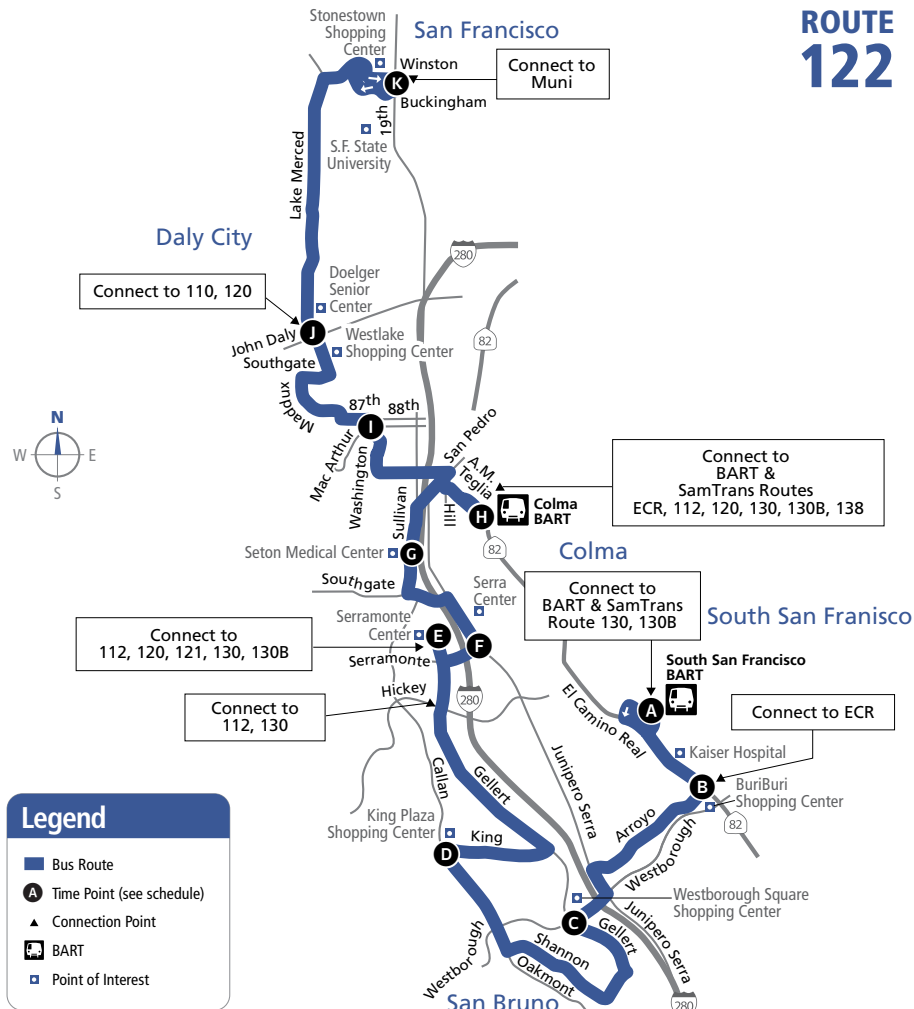

AM - light type. PM - bold type. Northbound service is drop off only in San Francisco. Bus is not considered late until 5 minutes past scheduled time. Not all stops shown. Please call 1-800-660-4287 for other bus stops.

ROUTE 122

How to Use this Timetable:

Locate the time point (A) on the map prior to where you want to board the bus. Not all bus stops are shown. Find the same time point on the schedule. The departure/arrival times are listed under each time point. Please plan to arrive 5 minutes prior to your departure time. To plan your trip, use this timetable with the SamTrans System Map, which shows where all routes operate. Trip-planning assistance is available by calling SamTrans at 1-800-660-4287.

Weekdays to South San Francisco BART

K	J	I	H	G	F	E	D	C	A
6:00	6:07	6:12	6:20	6:24	6:27	6:33	6:43	6:52	7:03
6:30	6:38	6:43	6:51	6:55	6:58	7:04	7:14	7:23	7:34
7:00	7:08	7:13	7:21	7:27	7:30	7:36	7:46	7:55	8:06
7:20	7:28	7:33	7:41	7:47	7:50	7:56	8:06	8:15	8:26
7:40	7:48	7:53	8:01	8:07	8:10	8:16	8:26	8:35	8:46
8:00	8:08	8:13	8:21	8:27	8:30	8:36	8:46	8:55	9:06
8:30	8:38	8:43	8:51	8:57	9:00	9:06	9:17	9:26	9:37
9:00	9:08	9:13	9:21	9:27	9:30	9:37	9:48	9:57	10:08
9:30	9:38	9:43	9:51	9:57	10:00	10:07	10:18	10:27	10:38
10:00	10:08	10:13	10:21	10:27	10:30	10:37	10:48	10:57	11:08
10:30	10:38	10:43	10:51	10:57	11:00	11:07	11:18	11:27	11:38
11:00	11:08	11:13	11:21	11:27	11:30	11:37	11:48	11:57	12:08
11:30	11:39	11:45	11:53	11:57	12:00	12:07	12:20	12:29	12:42
12:00	12:09	12:15	12:23	12:27	12:30	12:37	12:50	12:59	1:12
12:30	12:39	12:45	12:53	12:57	1:00	1:07	1:20	1:29	1:42
1:00	1:09	1:15	1:23	1:27	1:30	1:37	1:50	1:59	2:12
1:30	1:39	1:45	1:53	1:57	2:00	2:07	2:20	2:29	2:42
2:00	2:09	2:15	2:23	2:27	2:30	2:37	2:50	2:59	3:12
2:30	2:39	2:45	2:53	2:57	3:00	3:07	3:20	3:29	3:42
3:00	3:09	3:15	3:24	3:28	3:31	3:38	3:51	4:01	4:14
3:30	3:39	3:45	3:54	3:59	4:02	4:09	4:22	4:32	4:45
3:50	3:59	4:05	4:14	4:19	4:22	4:29	4:42	4:52	5:05
4:10	4:19	4:25	4:34	4:39	4:42	4:49	5:02	5:12	5:25
4:30	4:39	4:45	4:54	4:59	5:02	5:09	5:22	5:32	5:45
4:50	4:59	5:05	5:14	5:19	5:22	5:29	5:42	5:52	6:04
5:10	5:19	5:25	5:34	5:39	5:42	5:49	6:02	6:12	6:24
5:40	5:49	5:55	6:04	6:09	6:12	6:19	6:32	6:42	6:54
6:10	6:19	6:25	6:34	6:39	6:42	6:48	7:01	7:11	7:23
6:40	6:49	6:55	7:03	7:08	7:11	7:17	7:30	7:38	7:50
7:10	7:19	7:25	7:33	7:37	7:40	7:46	7:56	8:04	8:16
7:40	7:49	7:54	8:01	8:05	8:08	8:14	8:24	8:32	8:44
8:10	8:19	8:24	8:31	8:35	8:38	8:44	8:54	9:02	9:14
8:40	8:49	8:54	9:01	9:05	9:08	9:14	9:24	9:32	9:44
9:10	9:18	9:23	9:30	9:34	9:37	9:43	9:53	10:01	10:10
9:40	9:48	9:53	10:00	10:04	10:07	10:13	10:23	10:31	10:40
10:10	10:18	10:23	10:30	10:34	10:37	10:43	10:53	11:01	11:10

AM - light type. PM - bold type. Southbound service is pick-up only in San Francisco. Bus is not considered late until 5 minutes past scheduled time. Not all stops shown. Please call 1-800-660-4287 for other bus stops.