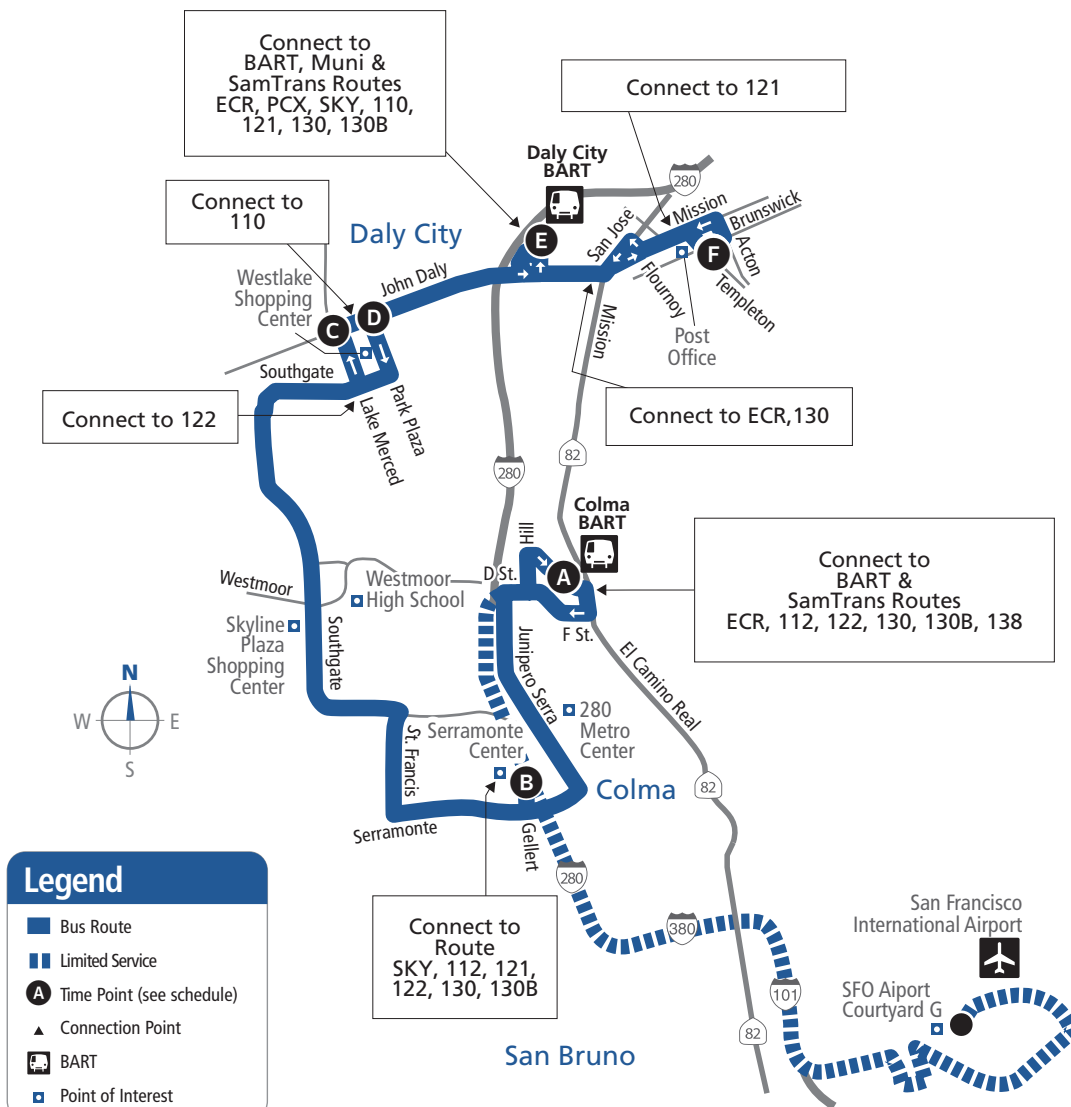

AM - light type. PM - bold type. Bus is not considered late until 5 minutes past scheduled time. Not all stops shown. Please call 1-800-660-4287 for other bus stops.

ROUTE 120

How to Use this Timetable:
Locate the time point (A) on the map prior to where you want to board the bus. Not all bus stops are shown. Find the same time point on the schedule. The departure/arrival times are listed under each time point. Please plan to arrive 5 minutes prior to your departure time. To plan your trip, use this timetable with the SamTrans System Map, which shows where all routes operate. Trip-planninF assistance is available by callinF SamTrans at 1-800-660-4287.

120

120

Effective 06/14/26

FARES

	LOCAL CASH	DAY PASS
Adult Age 19 – 64	$2.25	$4.50
Youth Age 18 and younger	$1.10	$2.00
Eligible Discount Age 65+, disabled & Medicare card (proof of eligibility or identity required)	$1.10	$2.00
Children Two children (age 4 and younger) ride free with each adult or eligible discount fare-paying passenger. Additional children subject to youth fare.		

TICKET INFORMATION

Use a Clipper® physical or mobile card to receive a fare discount and free 2 hour transfers between SamTrans local routes, or to purchase a month pass. Please visit www.clippercard.com for more information.

One way tickets and Day Passes are also available on the SamTrans mobile app, or payable by cash on board. Exact cash fare is required. Driver does not make change.

For more details about fare payments please visit www.samtrans.com/fares/how-buy.

DALY CITY
BART
Westlake ShoppinF Center
Skyline Plaza ShoppinF Center
Serramonte ShoppinF Center

COLMA
280 Metro Center
BART

1-800-660-4287
llama a este número 如南翻譯,請電 請電 請電 請電 請電

www.samtrans.com (TTY 650-508-6448)

Weekdays to Colma BART