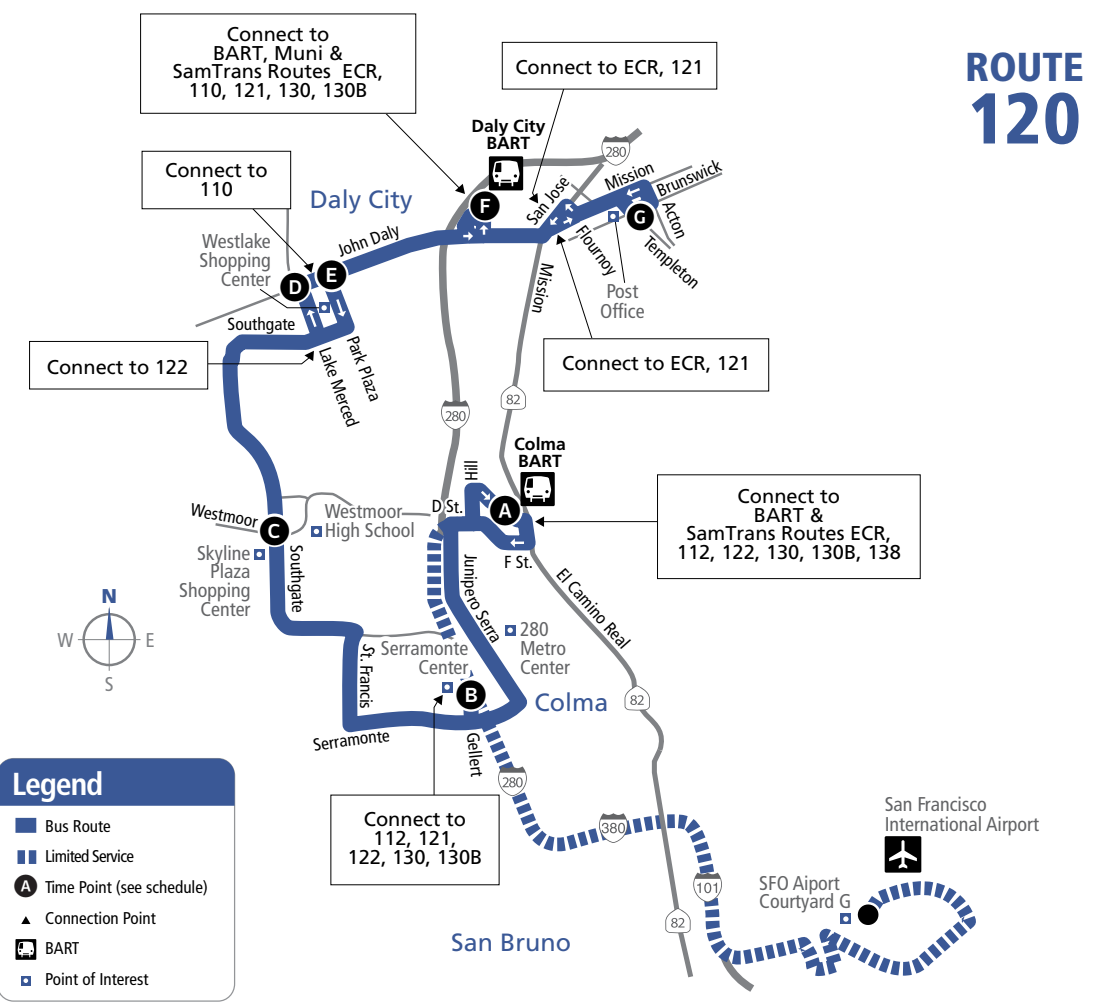

How to Use this Timetable:
 Locate the time point (A) on the map prior to where you want to board the bus. Not all bus stops are shown. Find the same time point on the schedule. The departure/arrival times are listed under each time point. Please plan to arrive 5 minutes prior to your departure time. To plan your trip, use this timetable with the SamTrans System Map, which shows where all routes operate. Trip-planning assistance is available by calling SamTrans at 1-800-660-4287.