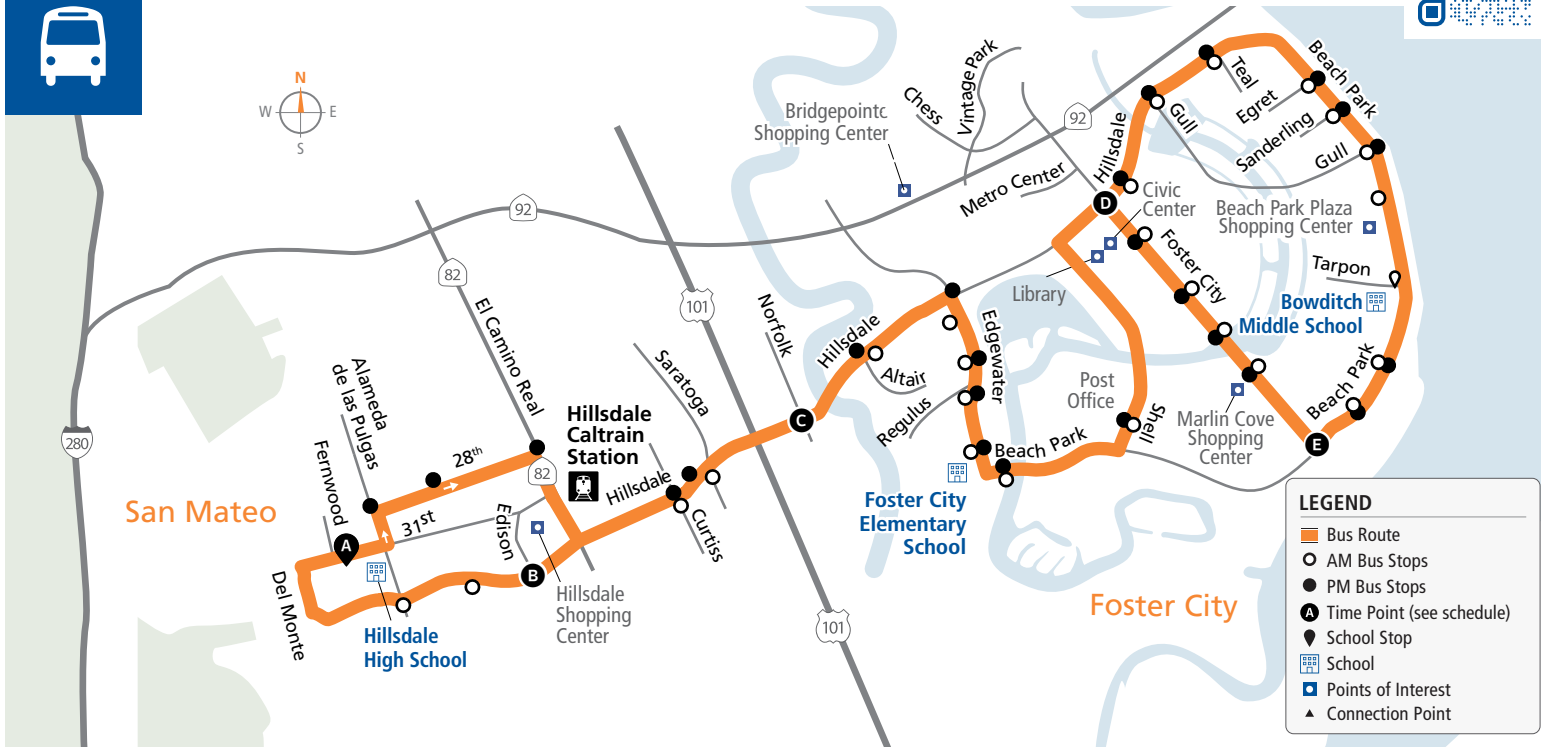

51

samtrans.com/51
School Oriented Route

Effective 02/05/2022

LEGEND

- Bus Route
- AM Bus Stops
- PM Bus Stops
- A Time Point (see schedule)
- School Stop
- Points of Interest
- Connection Point

AM to Hillsdale High School

Bus Stops	Weekdays
D E Hillsdale/Foster City	7:40a
○ E Hillsdale/Pilgrim	
○ 1250 E Hillsdale	
○ Beach Park/Gull	
○ Beach Park/Teal	
○ Beach Park/Egret	
○ Beach Park/Sanderling	
○ Beach Park/Gull	
○ Beach Park/Marlin	
○ Beach Park/Tarpon	
○ Beach Park/Swordfish	
○ Beach Park/Halibut	
E Beach Park/Foster City	7:47a
○ Foster City/Marlin	
○ Foster City/Bounty	
○ Foster City/Polynesia	
○ Foster City/Balclutha	
○ Foster City/E Hillsdale	
○ E Hillsdale/Foster City	

Bus Stops	Weekdays
○ Shell/E Hillsdale	
○ Shell/Bounty	
○ Shell/Catamaran	
○ Beach Park/Catamaran	
○ Beach Park/Farragut	
○ Edgewater/Beach Park	
○ Edgewater/Dorado	
○ Edgewater/Regulus	
○ Edgewater/Altair	
○ E Hillsdale/Edgewater	
○ E Hillsdale/Sea Spray	
C E Hillsdale/S Norfolk	8:04a
○ E Hillsdale/Saratoga	
○ E Hillsdale/Curtiss	
B Hillsdale Shopping Center	8:13a
○ W Hillsdale/Hacienda	
○ W Hillsdale/Alameda de las Pulgas	
A Hillsdale High School	8:20a

*Free 2-hour transfers between local SamTrans routes on Clipper or SamTrans Mobile App. Tickets available on SamTrans Mobile. 🍏 🤖

Effective 02/05/2022

LEGEND

- Bus Route
- AM Bus Stops
- PM Bus Stops
- A** Time Point (see schedule)
- 📍 School Stop
- 🏫 School
- 📍 Points of Interest
- ▲ Connection Point