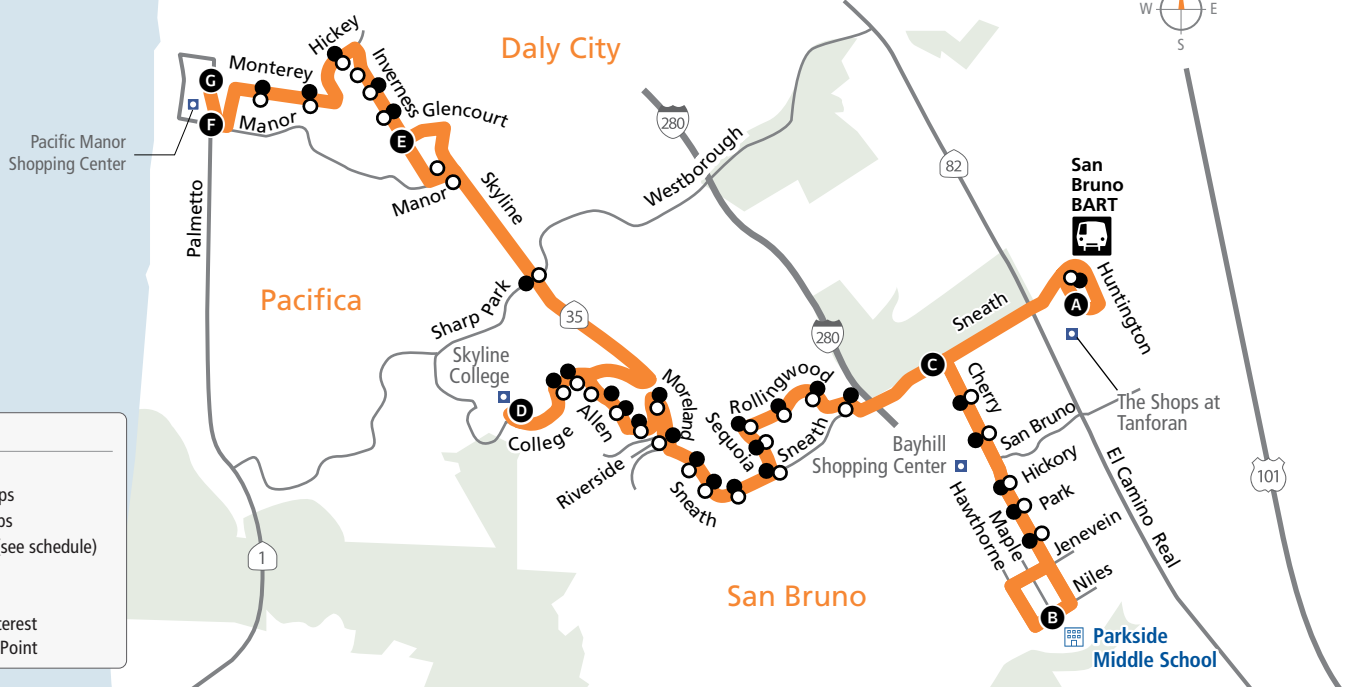

**LEGEND**

- Bus Route
- AM Bus Stops
- PM Bus Stops
- Ⓐ Time Point (see schedule)
- 📍 School Stop
- 🏫 School
- 📍 Points of Interest
- ▲ Connection Point

**AM to San Bruno BART**

Bus Stops	Weekdays
<b>G</b> Palmetto/Manor	7:37a
○ Oceana/Pacific Manor	
○ Monterey/Waterford	
○ Monterey/Beaumont	
○ Hickey/Catalina	
○ Inverness/Horizon	
○ Inverness/Foothill	
○ Inverness/Heathcliff	
<b>E</b> Glencourt /Inverness	7:42a
○ Skyline/Glencourt	
○ Skyline/Manor	
○ Skyline/Sharp Park	
○ College/Sheryl	
<b>D</b> Skyline College	7:50a
○ Allen/Ross	
○ 231 Allen	
○ Longview/Goodwin	
○ Longview/Moreland	
○ Riverside/Sneath	
○ Sneath/Colusa	

\*Free 2-hour transfers between local SamTrans routes on Clipper or SamTrans Mobile App. Tickets available on SamTrans Mobile. 🍏 🍎

PM

to West Manor/Palmetto

Bus Stops	Mon, Tues, Thurs, Fri Only	Wednesdays Only	Bus Stops	Mon, Tues, Thurs, Fri Only	Wednesdays Only
<b>A</b> San Bruno BART	3:10p	1:19p	● Sneath/Mendocino		
● Sneath & Huntington			● Riverside/Moreland		
● Cherry/Peninsula			● Longview/Moreland		
● Cherry/Bay Hill			● Longview/Goodwin		
● Cherry/Hickory			● 220 Allen		
● Cherry/Park			● Allen/Ross		
<b>B</b> Parkside Intermediate School	3:21p	1:30p	● College/Sheryl		
● Cherry/Park			<b>C</b> Skyline College	3:36p	1:45p
● Cherry/Hickory			● College/Allen		
● Cherry/Grundy			● Skyline/Westborough		
● Cherry/Sneath			● Manor/Skyline		
● Sneath/Cherry			● Inverness/Glencourt		
● Rollingwood/Sneath			● Inverness/Heathcliff		
● 2260 Rollingwood			● Inverness/Foothill		
● Rollingwood/Cottonwood			● Hickey/Catalina		
● Rollingwood/Sequoia			● Monterey/Beaumont		
● Sequoia/Sneath			● Monterey/Waterford		
● Sneath/Claremont			● Oceana/Pacific Manor		
● Sneath/Monterey			<b>F</b> West Manor/Palmetto	3:56p	2:05p
● Sneath/Colusa					