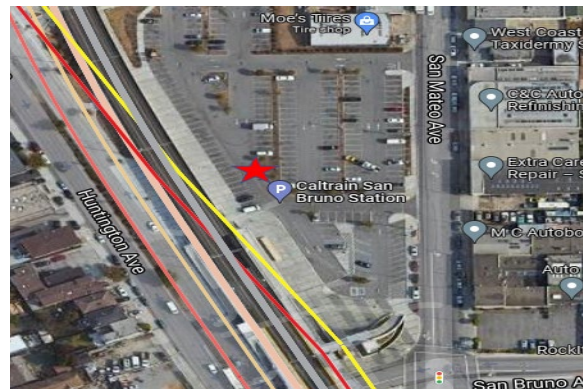

Caltrain Shuttle Stop

Funded by San Mateo County Transportation Authority
Shuttle Operator (408) 593-4424
Updated October 4th, 2021