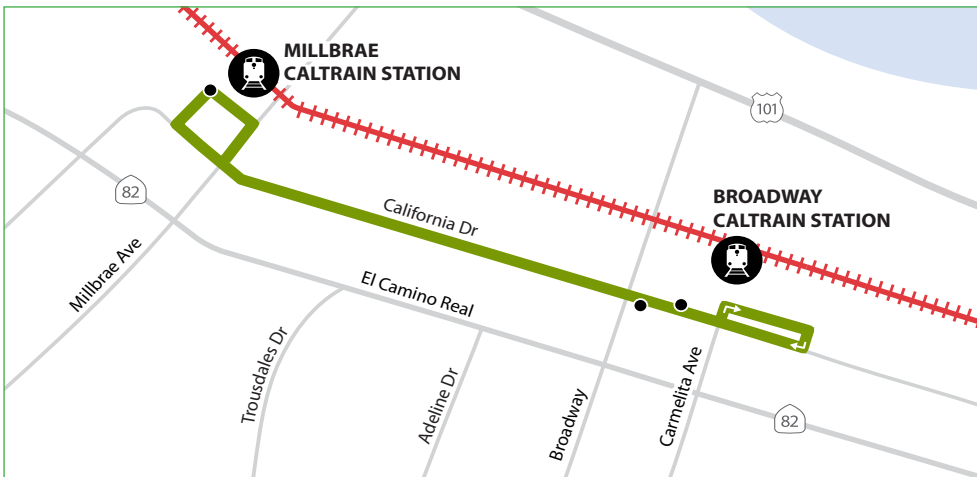

MORNING MILLBRAE/BROADWAY SCHEDULE

NB=Northbound, SB=Southbound 200 Limited A 200 Limited B

MB SHUTTLE - NORTHBOUND														
DEPARTS Broadway Station		5:55a	6:25a	6:55a	7:25a	7:55a	8:25a	8:55a						
ARRIVES Millbrae Station		6:00a	6:30a	7:00a	7:30a	8:00a	8:30a	9:00a						
MILLBRAE CALTRAIN STATION	TRAIN NO.	203 NB	210 SB	205 NB	214 SB	209 NB	218 SB	213 NB	222 SB	217 NB	226 SB	221NB	230 SB	225 NB
	Arrival Time	6:07a	6:35a	6:36a	7:05a	7:07a	7:35a	7:36a	8:05a	8:07a	8:35a	8:36a	9:05a	9:07a
MB SHUTTLE - SOUTHBOUND														
DEPARTS Millbrae Station		6:01a	6:31a	7:01a	7:31a	8:01a	8:31a	—						
ARRIVES Broadway Station		6:06a	6:36a	7:06a	7:36a	8:06a	8:36a	—						

Shuttle pick up & drop off locations:

MILLBRAE Caltrain Station: west side of tracks at bay 13.

BROADWAY Caltrain Station: California & Broadway (Northbound) SamTrans bus shelter; California & Broadway (Southbound) SamTrans bus stop.