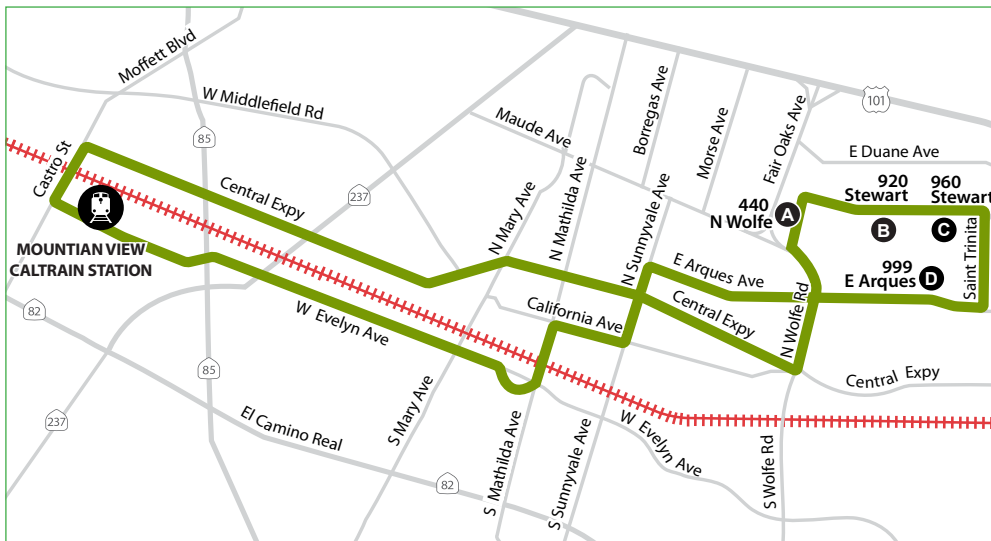

The shuttle is funded jointly by the Peninsula Corridor Joint Powers Board,
and the Bay Area Air Quality Management District.

MORNING DUANE AVENUE SHUTTLE SCHEDULE

NB=Northbound, SB=Southbound 100 Local 200 Limited 300 Baby Bullet

MOUNTAIN VIEW CALTRAIN STATION		TRAIN NO.	313 NB	206 SB	221 NB	314 SB	231 NB	324 SB	135 NB	330 SB
		Arrival Time	7:05a	7:04a	7:46a	7:50a	8:42a	8:50a	9:34a	9:28a
DUA SHUTTLE										
DEPARTS Mountain View Station										
			7:11a		7:54a		8:54a		9:40a	
A	440 N Wolfe		7:26a		8:09a		9:09a		9:55a	
B	920 Stewart		7:27a		8:10a		9:10a		9:56a	
C	960 Stewart		7:28a		8:11a		9:11a		9:57a	
D	999 E Arques		7:30a		8:13a		9:13a		9:59a	

Shuttle pick up & drop off locations at

Mountain View Caltrain Station:
1st bus stop, outer circle at entrance

440 N Wolfe Rd:
Stop at entrance, in parking lot.

920 Stewart Dr:
Stop at bus stop, just north of driveway entrance.

960 Stewart Dr:
Stop at lightpole just south of driveway entrance.

999 Arques Ave:
Stop at front entrance, at crosswalk.

Caltrain offers FREE non-stop weekday morning and afternoon/evening shuttle service between the Mountain View and Lawrence Caltrain Stations and Duane area office buildings during commute hours.