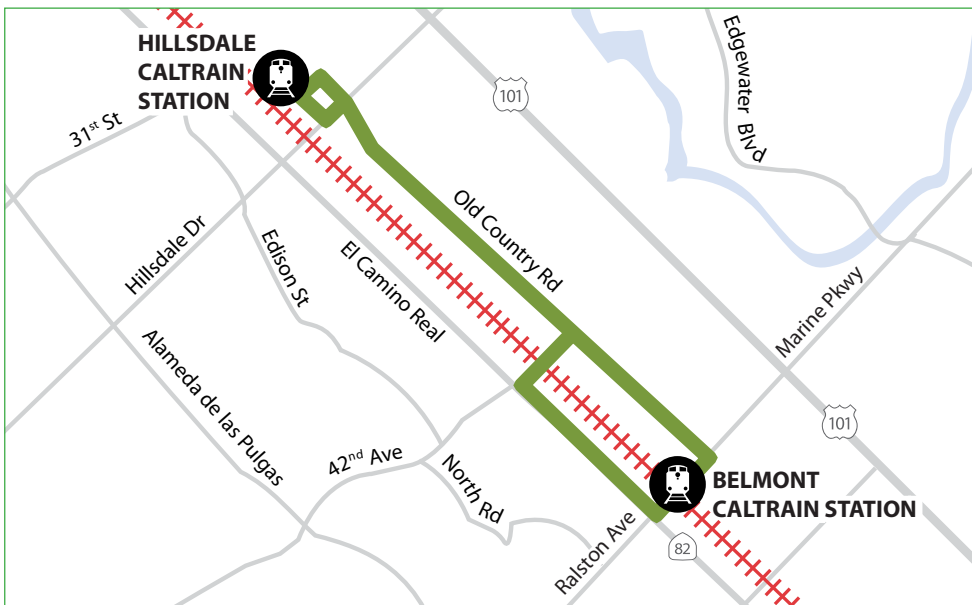

MORNING BELMONT/HILLSDALE SCHEDULE

NB=Northbound, SB=Southbound 200 Limited 300 Baby Bullet

BH SHUTTLE - NORTHBOUND														
DEPARTS Belmont		6:08a	6:22a	6:42a	7:10a	7:23a	7:42a	8:10a	8:23a	8:47a				
ARRIVES Hillsdale		6:14a	6:28a	6:48a	7:16a	7:29a	7:48a	8:16a	8:29a	8:53a				
HILLSDALE CALTRAIN STATION														
	TRAIN NO.	305 NB	206 SB	207 NB	313 NB	314 SB	215 NB	216 SB	217 NB	323 NB	324 SB	225 NB	226 SB	227 NB
	Arrival Time	6:19a	6:34a	6:54a	7:24a	7:35a	7:54a	8:25a	8:24a	8:35a	8:59a			
BH SHUTTLE - SOUTHBOUND														
DEPARTS Hillsdale		6:16a	6:29a	7:03a	7:17a	7:34a	8:03a	8:17a	8:41a	—				
ARRIVES Belmont		6:21a	6:34a	7:08a	7:22a	7:39a	8:08a	8:22a	8:46a	—				

AFTERNOON BELMONT/HILLSDALE SCHEDULE

BH SHUTTLE - NORTHBOUND														
DEPARTS Belmont		—	4:50p	5:13p	5:40p	5:58p	6:16p	6:40p	6:59p	7:27p				
ARRIVES Hillsdale		—	4:57p	5:20p	5:47p	6:05p	6:23p	6:47p	7:05p	7:33p				
HILLSDALE CALTRAIN STATION														
	TRAIN NO.	360 SB	262 SB	371 NB	268 SB	370 SB	272 SB	381 NB	278 SB	380 SB	287 NB	282 SB	289 NB	288 SB
	Arrival Time	4:36p	4:52p	5:20p	5:25p	5:43p	5:52p	6:20p	6:25p	6:44p	7:17p	6:52p	7:31p	7:25p
BH SHUTTLE - SOUTHBOUND														
DEPARTS Hillsdale		4:42p	5:04p	5:31p	5:49p	6:06p	6:31p	6:50p	7:20p	7:34p				
ARRIVES Belmont		4:49p	5:12p	5:39p	5:57p	6:14p	6:39p	6:58p	7:26p	7:39p				

Shuttle pick up & drop off locations:

HILLSDALE Caltrain Station: on the EAST side of station at employer shuttle staging area.

BELMONT Caltrain Station: in the drop-off area on WEST side of the station.

Caltrain offers FREE non-stop weekday morning and afternoon/evening shuttle service between the Belmont and Hillsdale stations to meet Baby Bullet Trains.

Passengers pay a fare on the train but ride free on the Caltrain Shuttle.

To help save time at the Hillsdale station, Caltrain recommends purchasing your train ticket at the Belmont station.

PARKING NOTICE: Parking charges are enforced at the Belmont Caltrain Station: $5.50 to park for the day.

For shuttle information, visit www.caltrain.com/shuttles.