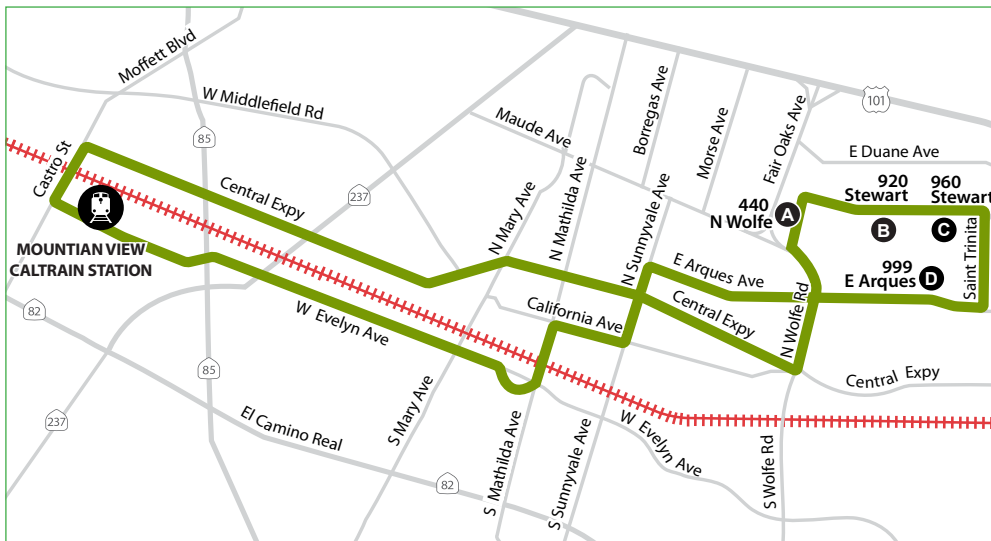

The shuttle is funded jointly by the Peninsula Corridor Joint Powers Board,
and the Bay Area Air Quality Management District.

MORNING DUANE AVENUE SHUTTLE SCHEDULE

NB=Northbound, SB=Southbound 100 Local 200 Limited 300 Baby Bullet

MOUNTAIN VIEW CALTRAIN STATION		TRAIN NO.	313 NB	206 SB	221 NB	314 SB	231 NB	324 SB	135 NB	330 SB
		Arrival Time	7:05a	7:04a	7:46a	7:50a	8:42a	8:50a	9:34a	9:28a
DUA SHUTTLE										
DEPARTS Mountain View Station			7:11a		7:54a		8:54a		9:40a	
A	440 N Wolfe		7:26a		8:09a		9:09a		9:55a	
B	920 Stewart		7:27a		8:10a		9:10a		9:56a	
C	960 Stewart		7:28a		8:11a		9:11a		9:57a	
D	999 E Arques		7:30a		8:13a		9:13a		9:59a	

Shuttle pick up & drop off locations at

Mountain View Caltrain Station:
1st bus stop, outer circle at entrance

440 N Wolfe Rd:
Stop at entrance, in parking lot.

920 Stewart Dr:
Stop at bus stop, just north of driveway entrance.

960 Stewart Dr:
Stop at lightpole just south of driveway entrance.

999 Arques Ave:
Stop at front entrance, at crosswalk.

Caltrain offers FREE non-stop weekday morning and afternoon/evening shuttle service between the Mountain View and Lawrence Caltrain Stations and Duane area office buildings during commute hours.